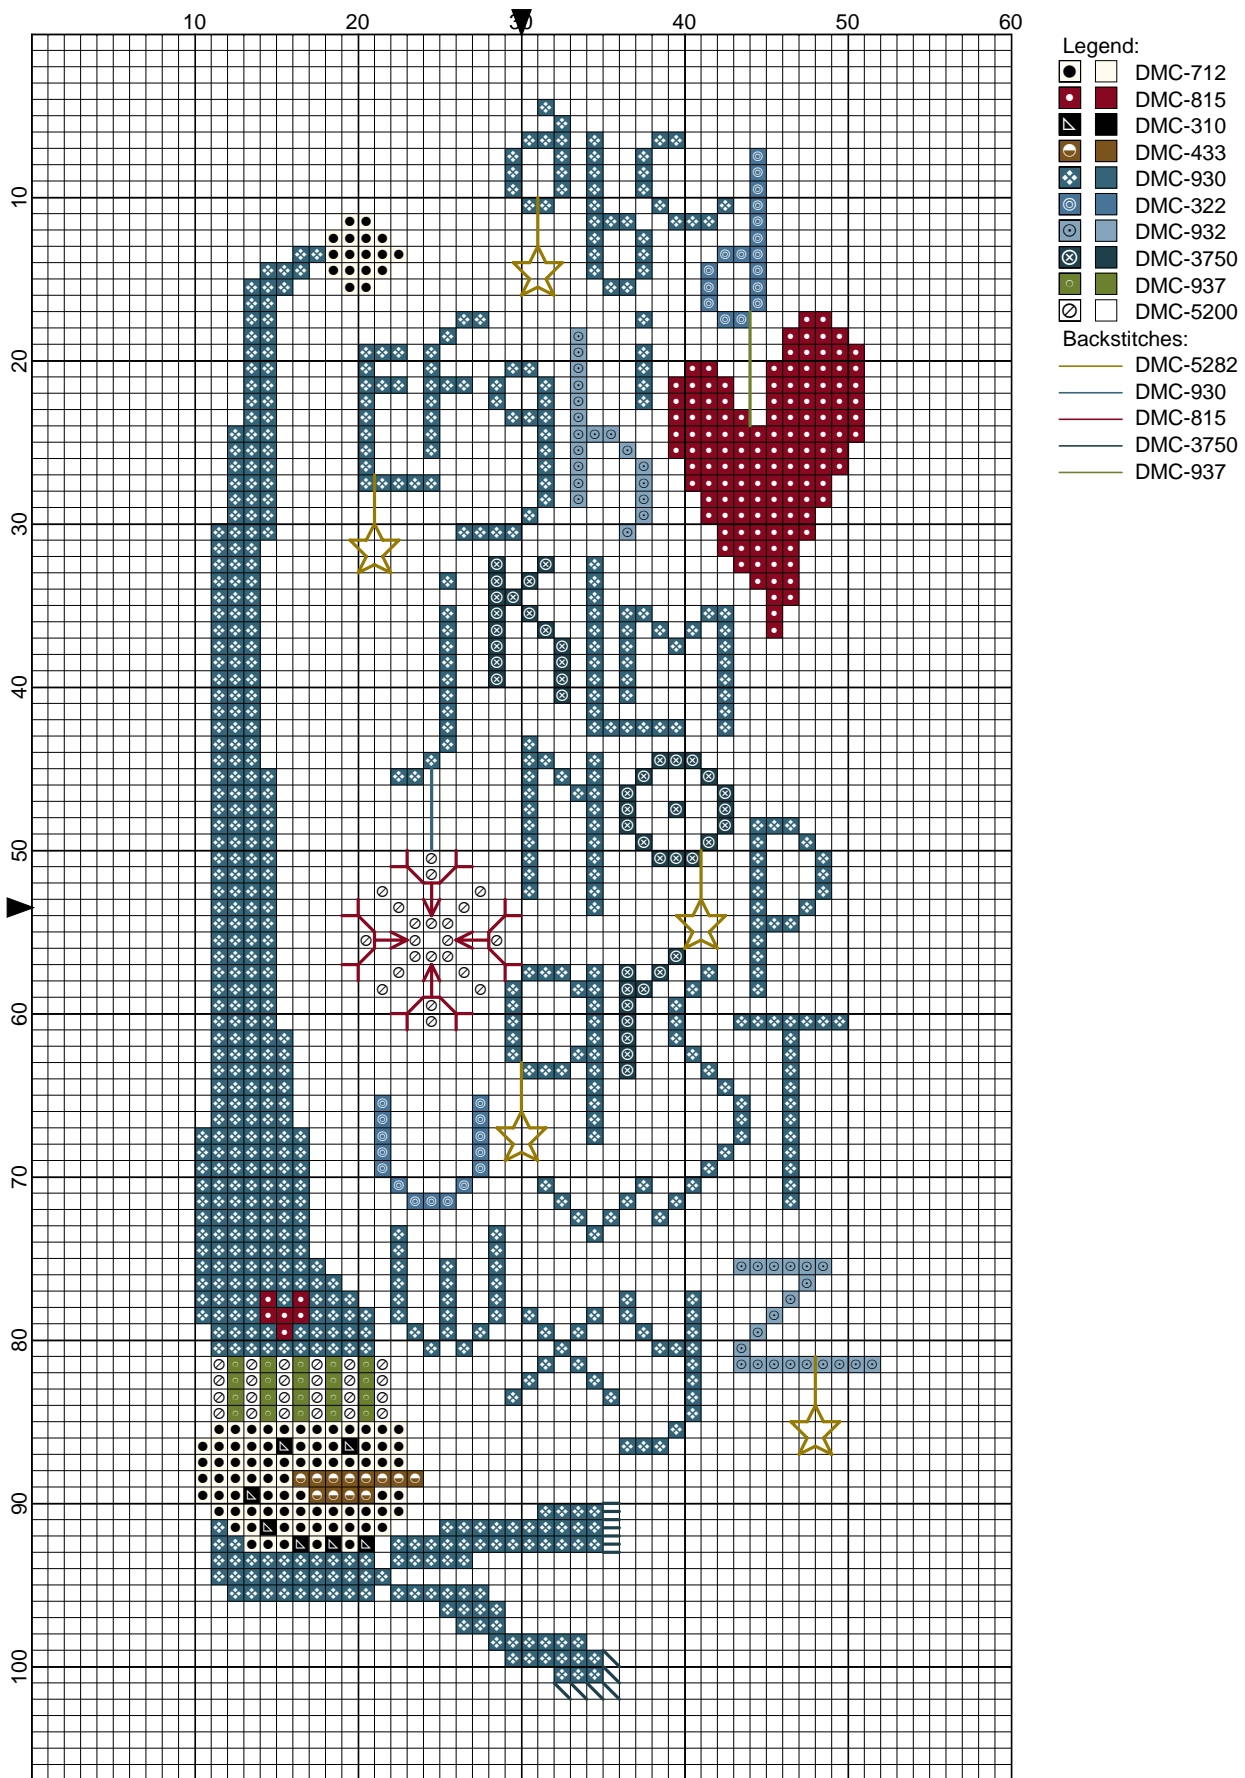

Sampler Winter by Marika Belfiori

Marika Belfiori 2008

Sampler Winter by Marika Belfiori

Legend:

-  DMC-712
-  DMC-815
-  DMC-310
-  DMC-433
-  DMC-930
-  DMC-322
-  DMC-932
-  DMC-3750
-  DMC-937
-  DMC-5200

Backstitches:

-  DMC-5282
-  DMC-930
-  DMC-815
-  DMC-3750
-  DMC-937

Marika Belfiori 2008