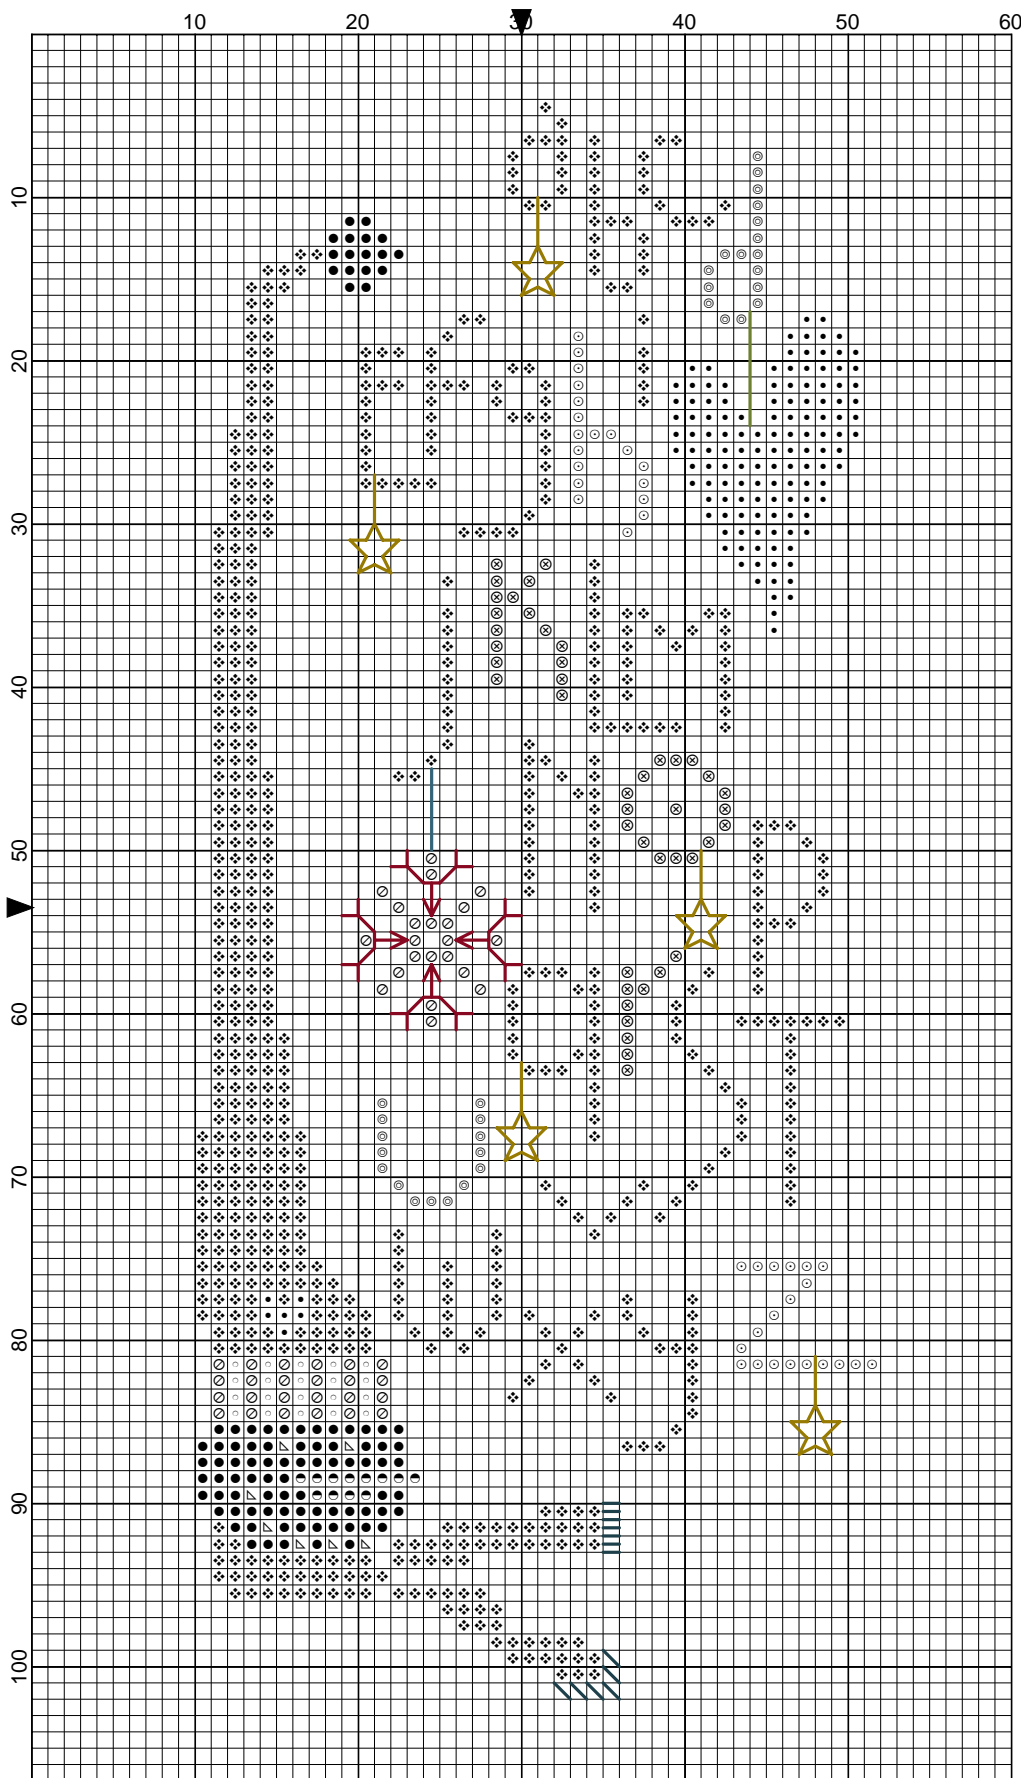

Sampler Winter by Marika Belfiori

Marika Belfiori 2008

Sampler Winter by Marika Belfiori

Legend:

-  DMC-712
-  DMC-815
-  DMC-310
-  DMC-433
-  DMC-930
-  DMC-322
-  DMC-932
-  DMC-3750
-  DMC-937
-  DMC-5200

Backstitches:

-  DMC-5282
-  DMC-930
-  DMC-815
-  DMC-3750
-  DMC-937

Marika Belfiori 2008